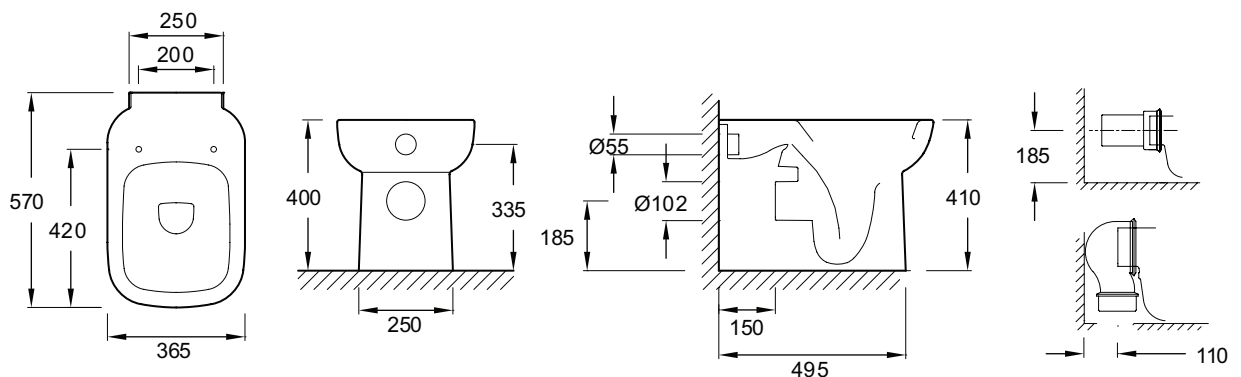

Replay Back-To-Wall WC Pan

4476K

Product Description: Replay back-to-wall vario WC pan

Required Items:

E4324-NF	Concealed cistern, dual flush 3/6L
8848K-CP	Flush plate
4964K-00	Standard seat
4965K-00	Slow close seat
8319K-00	Standard quick release seat
8320K-00	Slow close quick release seat

Recommended Item: 6276W-NF Connector for vario outlet pans

Product Dimensions: 570 mm Projection

Colour/Finish: White

Material: Vitreous China

Product Weight (kg): 27

Fixings Included: Yes

Guarantee (Years): 25

Additional Information: Most toilet bowl cleaners are safe to use on vitreous china. Follow label directions and use toilet bowl cleaners on the inside of the bowl only. Do not use in-tank toilet cleaners as they damage the flush valve and other working parts.

Dimensions (mm)

Kohler UK

Sales and Technical:

+44 (0) 844 571 0048 (Calls cost 7p per minute plus your phone company's access charge)

info@kohler.co.uk

www.KOHLER.co.uk

THE BOLD LOOK
OF **KOHLER**®